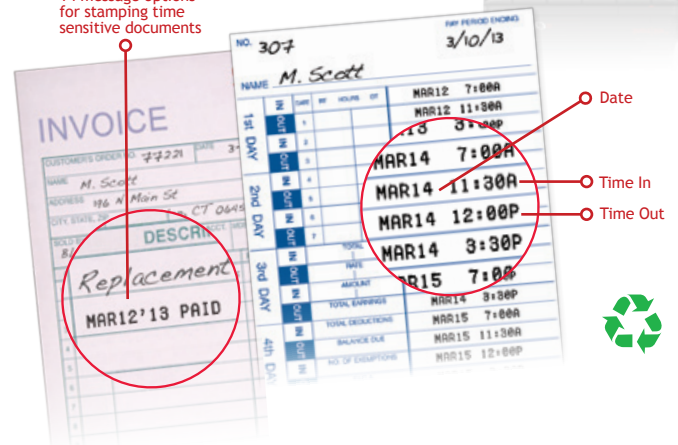

14 message options for stamping time sensitive documents