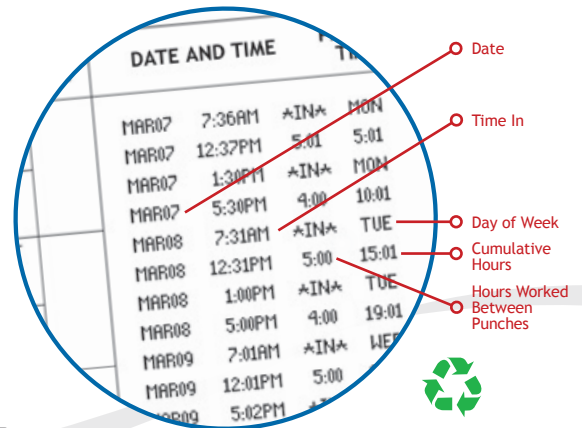

¹replace ribbon every 6 months for optimum performance

5000+ : SPECIFICATIONS

Size (WXHxD)	7in x 7in x 6.5in (17.8cm x 17.8cm x 16.5cm)
Weight	3.5lbs. (1.6kg)
Power	100-240VAC, 50/60Hz
Color	Black
Mounting	Wall or desktop
Warranty	1-year manufacturer's limited warranty

5000+ : FEATURES

Employee Capacity	100
Loading	Top
Program Codes	AM/PM, Military, Military Hundredths, Military Tenths
Display	Time, date & day of the week
Time Card Alignment	Automatic
Language Printing	English, Spanish, French
Auto Payroll Calculations	Weekly, every 2 weeks, bi-monthly or monthly
Rounding Rules	none, 5, 10 & 15 minute

5000+ : ACCESSORIES

PART #	DESCRIPTION
5000R	Replacement Ink Ribbon Cartridge
44100-10	Time Cards (100pk)
400-3	25 Capacity Adjustable Time Card Rack
400-X	25 Capacity Expandable Time Card Rack
300-1	Heavy Duty Metal Time Card Rack
5300	24Volt Bell Ringer Relay (1 zone)
41361	6in 24Volt Bell
41392	8in 24Volt Bell
5200N	13in Analog Clock
DIG-4B	4in, 4-digit Red LED Digital Clock (stand alone)
41357G	4in, 4-digit Red LED Digital Clock

- 5000+ Auto Totaling Time Clock
- 25 Time Cards
- 2 Security Keys
- User Guide

PYRAMID **MID**
SIMPLE : SMART™

Pyramid Time Systems : Meriden, CT USA : pyramiddtimesystems.com : 888.479.7264 :

FTC5000XX