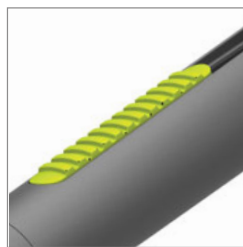

Pen Cutter - Auto-Retractable

up to
10x
longer lasting
vs. steel™

auto-retractable
slider w/rubberized
comfort grip

lanyard key-ring hole
- designed NOT to go in pocket
- no pocket clips for safety

easy no-tool
blade change

Slice replaceable ceramic blade
#10404 with safer rounded tip

Why Slice Ceramics?

- next to diamonds Slice ceramics are the most durable material on Earth
- Slice ceramics have a hardness of 8.2 MOHS vs. steel at 5.5 MOHS
- never rusts, non-sparking, anti-magnetic, does not conduct electricity
- oil-free finish is perfect for clean rooms
- stays sharp up to 10x longer than steel
- single Slice ceramic blade equivalent up to 20 single sided metal blades
- less blade changes = less money = less downtime = less injuries
- Slice ceramic blades are safer than traditional metal blades

← 1-5/16" long (34mm) →

rounded edges for
added safety

thicker blade easier
and safer to handle

double-sided equivalent
to up to 20 metal blades

Pen Cutter - Auto-Retractable

Style	#10512
Description	Pen Cutter - Auto-Retractable
Blade	ceramic, replaceable (10404)
MSRP	US\$12.99
Inner/Master	12/192
Packaged Unit	UPC 8-95142-10512-2 65 x 80 x 20 mm (85 gm) 2.5 x 3.1 x 0.78 in (3 oz)
Master	5-08-95142-10512-2 50 x 25 x 25 cm (3.2 kg) 20 x 10 x 10 in (7 lb)

Features

- auto-retractable
- includes one double-sided Slice ceramic blade
- stays sharp 10X longer than steel
- easy "no tool" blade change
- less blade means reduced injuries
- rubberized slider button for comfort
- lanyard / key-ring hole