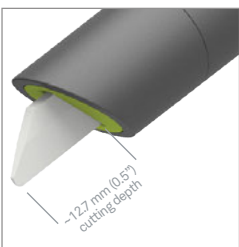

Pen Cutter - Auto-Retractable

up to
10x
longer lasting
vs. steel™

auto-retractable
slider w/rubberized
comfort grip

lanyard key-ring hole
- designed NOT to go in pocket
- no pocket clips for safety

easy no-tool
blade change

Slice replaceable ceramic blade
#10404 with safer rounded tip