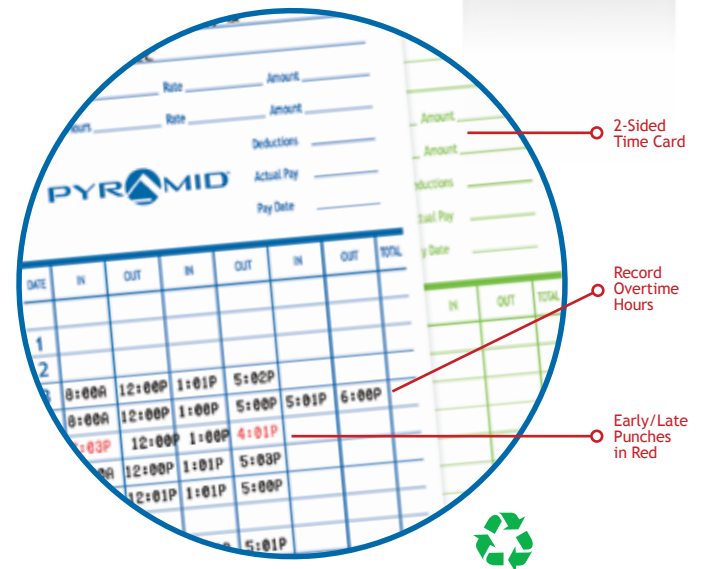

2650

Auto Aligning Time Clock

- Simple 2-minute set-up
- Displays time, date & day of week on easy to read, backlit LCD screen
- Prints date & time (select AM/PM, Military, Military Hundredths, Military Tenths)
- Durable dot matrix printing ensures clear, easy-to-read punches time after time
- Long-lasting, easy replacement ribbon cartridge¹
- Care-free automatic reset for short months
- Internal battery backup safeguards data & settings for up to 30 days without power
- Tamper-proof security lock helps protects against costly time theft

¹replace ribbon every 6 months for optimum performance

2650 : SPECIFICATIONS

Size (WXHxD)	6.5in x 7.5in x 5in (16.5cm x 19cm x 12.7cm)
Weight	3.1 lbs. (1.4kg)
Power	100-240VAC 50/60Hz
Color	Charcoal Gray
Mounting	Wall or desktop
Warranty	1-year manufacturer's limited warranty

2650 : FEATURES

Employee Capacity	Unlimited
Loading	Top
Time Card Alignment	Automatic or Manual modes
Ink Color	Black & Red
Program Codes	AM/PM, Military, Military Hundredths, Military Tenths

2650 : ACCESSORIES

PART #	DESCRIPTION
42415	Time Cards (100pk)
42416	Replacement Ink Ribbon Cartridge
400-3	25 Capacity Adjustable Time Card Rack
400-X	25 Capacity Expandable Time Card Rack
300-1	Heavy Duty Metal Time Card Rack

- 2650 Auto Aligning Time Clock
- 25 Time Cards
- 2 Security Keys
- User Guide

Time Clocks

Time Clock Systems

Communication Devices

Synchronized Analog Clocks

Synchronized Digital Clocks

Synchronized Tone Systems

Accessories

PYRAMID **MID**
SIMPLE : SMART™

Pyramid Time Systems : Meriden, CT USA : pyramiddtimesystems.com : 888.479.7264 :

© 2013 Pyramid Time Systems, LLC. All Rights Reserved.

FTC2650XX