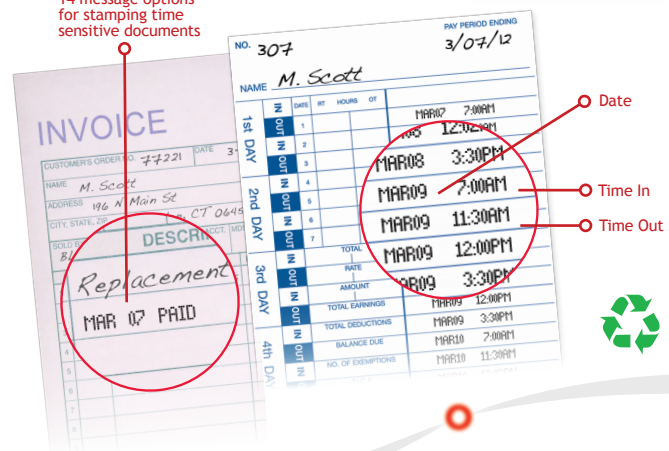

14 message options for stamping time sensitive documents