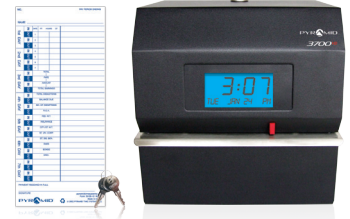

¹replace ribbon every 6 months for optimum performance

3700HD : SPECIFICATIONS

Size (WXHxD)	8.25in x 8.5in x 6.75in (21cm x 21.6cm x 17.2cm)
Weight	7lbs. (3.2kg)
Power	100-240VAC, 50/60Hz
Color	Black
Mounting	Wall or desktop
Warranty	1-year manufacturer's limited warranty

3700HD : FEATURES

Employee Capacity	Unlimited
Loading	Side
Display	Time, date & day of week
Program Codes	Regular, military, true military time
Language Printing	English, Spanish, French

3700HD : MESSAGE OPTIONS

date/time	date/year/in	date/year/original
date/year/time	date/year/out	date/year/void
date/year/approved	date/year/paid	date/year/used
date/year/faxed	date/year/received	date/year/completed
date/year/filed	date/year/sent	

3700HD : ACCESSORIES

PART #	DESCRIPTION
4000R	Replacement Ink Ribbon Cartridge
35100-10	Time Cards (100pk)
400-3	25 Capacity Adjustable Time Card Rack
300-1	Heavy Duty Metal Time Card Rack

- 3700HD Heavy Duty Time Clock/ Document Stamp
- 25 Time Cards
- 2 Security Keys
- User Guide