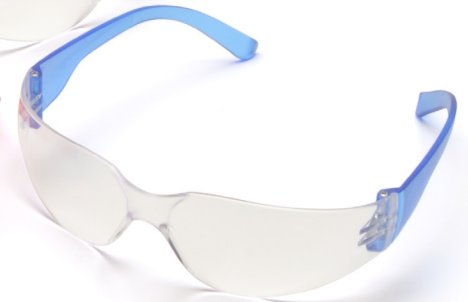

NEW

THE PEAK OF SAFETY AND STYLE™

Foam padding forms a seal to prevent injury caused by dust or airborne particles.

(Available in Clear Anti-fog & Gray Anti-fog)

Lenses are coated for excellent scratch resistance.

Superior comfort and fit.

Economical, lightweight glass offers superior protection.

MINI INTRUDER

Designed for smaller faces.

Available in 3 lens colors.

(Clear, Gray and I/O Mirror)

NOW Available with Full Foam Padding!

THE PEAK OF
SAFETY AND STYLE™

Orange

Black

Green

Purple

Red

Blue

S4110SMP
Intruder Multi-Colors

Sold in dozen quantity only.

Comes with six assorted temple colors:
Red, Blue, Green, Purple, Orange and Black.

Multi-pack includes two of each temple color with clear lens.

Lenses provide 99% protection against harmful UV rays.