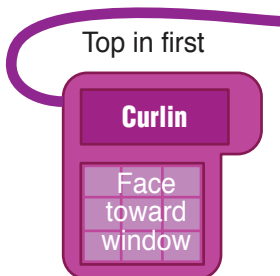

500ml. Fanny Pack

(for use with the CADD Prizm®/Curlin®/CME® or GemStar® Pumps)

Top in first

Top in first

Top in first

Top in first