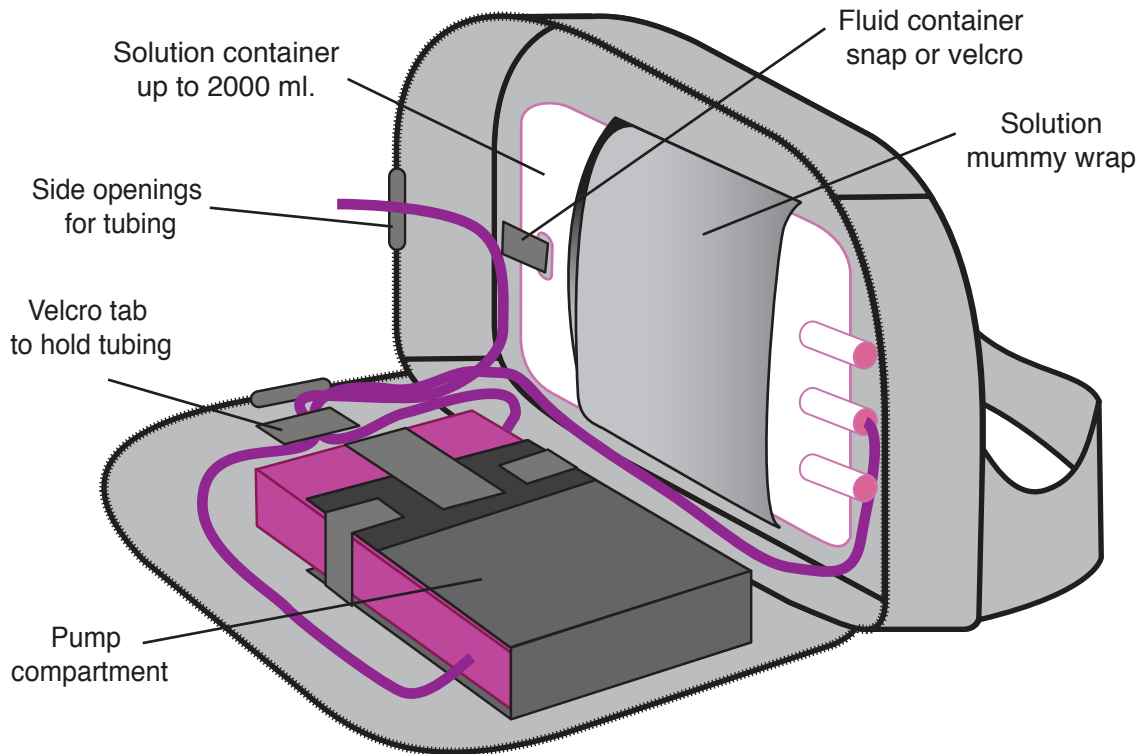

500ml. Fanny Pack

(for use with the CADD Prizm®/Curlin®/CME® or GemStar® Pumps)

Top in first

Top in first

Top in first

Top in first