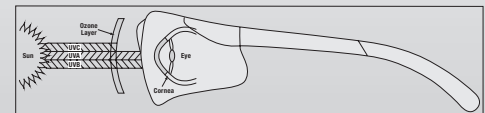

Protection from UV rays is important. Eye tissue does not develop a tolerance to UVA or UVB. No one is immune to its ocular effect. Damage to eye tissue by repeated exposure to UV is additive, incremental and irreversible.

www.pyramexsafety.com

Phone 800.736.8673 Fax 901.861.4967