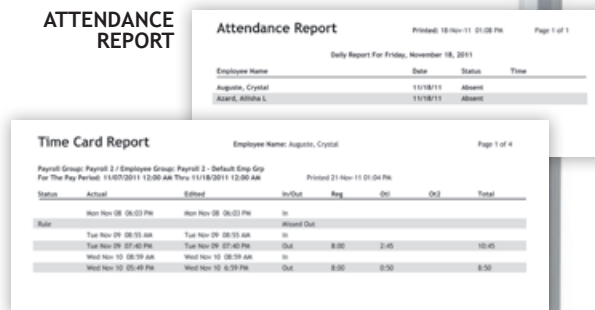

TIME CARD REPORT

¹TTEZPROX (PPDLAUBKN) kit includes terminal, 50-employee software package & 15 proximity badges. Employee software upgrades, key fobs, additional proximity badges & additional terminals sold separately.