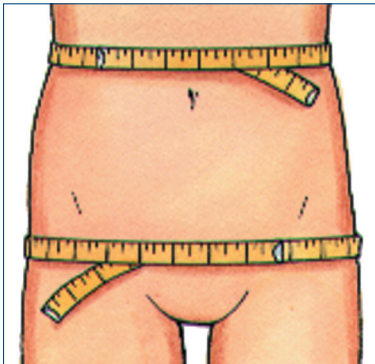

TENA® Stretch Brief Sizing Instructions

To determine the accurate size, measure the individual's waist or hips (whichever is larger) and follow the chart below. The size of the brief is printed along the length of the wetness indicator.

Sizes

STRETCH ULTRA

Medium/Regular (lavender)

Large/X-Large (beige)

**Now Available for the needs
of larger/taller individuals**

2XL (white)

3XL (white)

STRETCH SUPER

Medium/Regular (green)

Large/X-Large (green)

Fits Waist/Hips

33" - 52"

41" - 64"

64" - 70"

64" - 95"

33" - 52"

41" - 64"

You will generally find that women have larger hips while men have larger waists.

Questions? Contact us:

1.800.992.9939 | info.usa@tena.com | www.tena-usa.com

TENA® Stretch Brief Size-Wise Chart